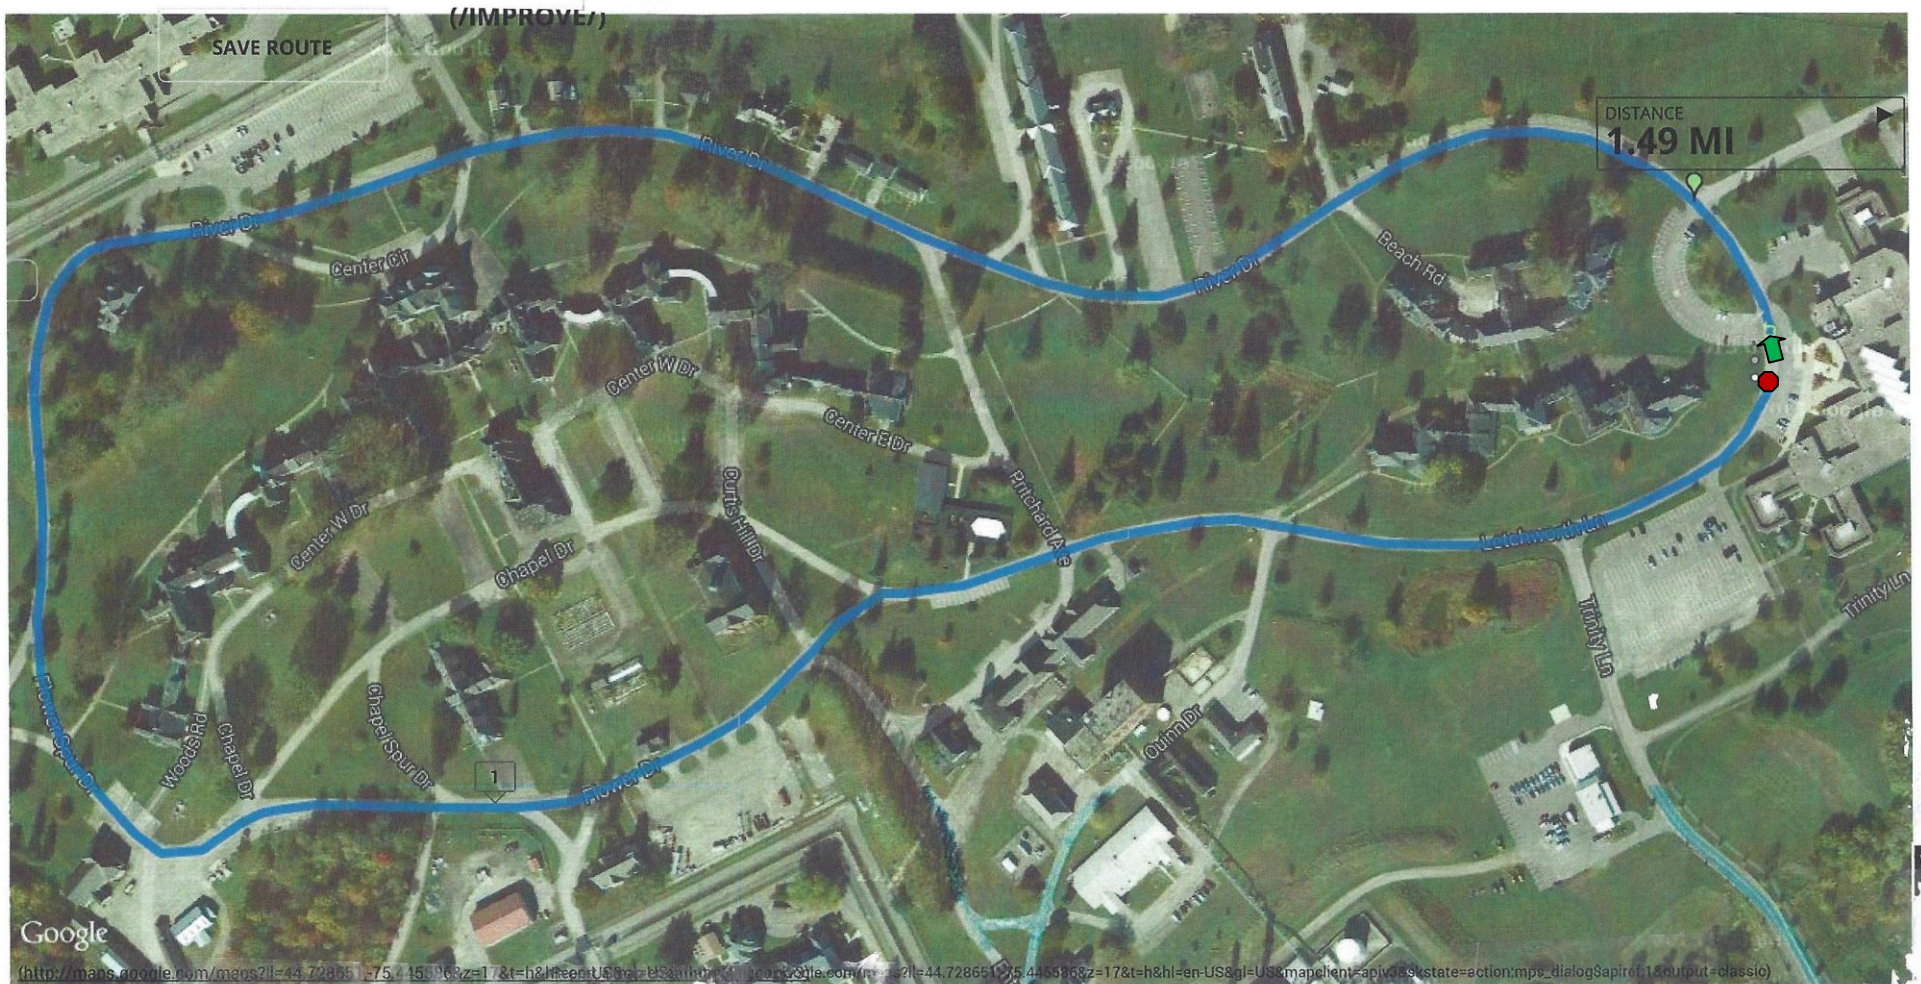

**St. Lawrence Psychiatric Center
1 Chimney Point Drive
Ogdensburg, NY 13669**

1.49 Mile Walk from Trinity building

Go right onto Letchworth Lane when leaving the Trinity building

Continue on Letchworth Lane, which will turn into River Dr.

Bear left at the triangle onto Flower Dr.

At the end of Flower Dr., bear left onto Letchworth Lane and back to the Trinity building